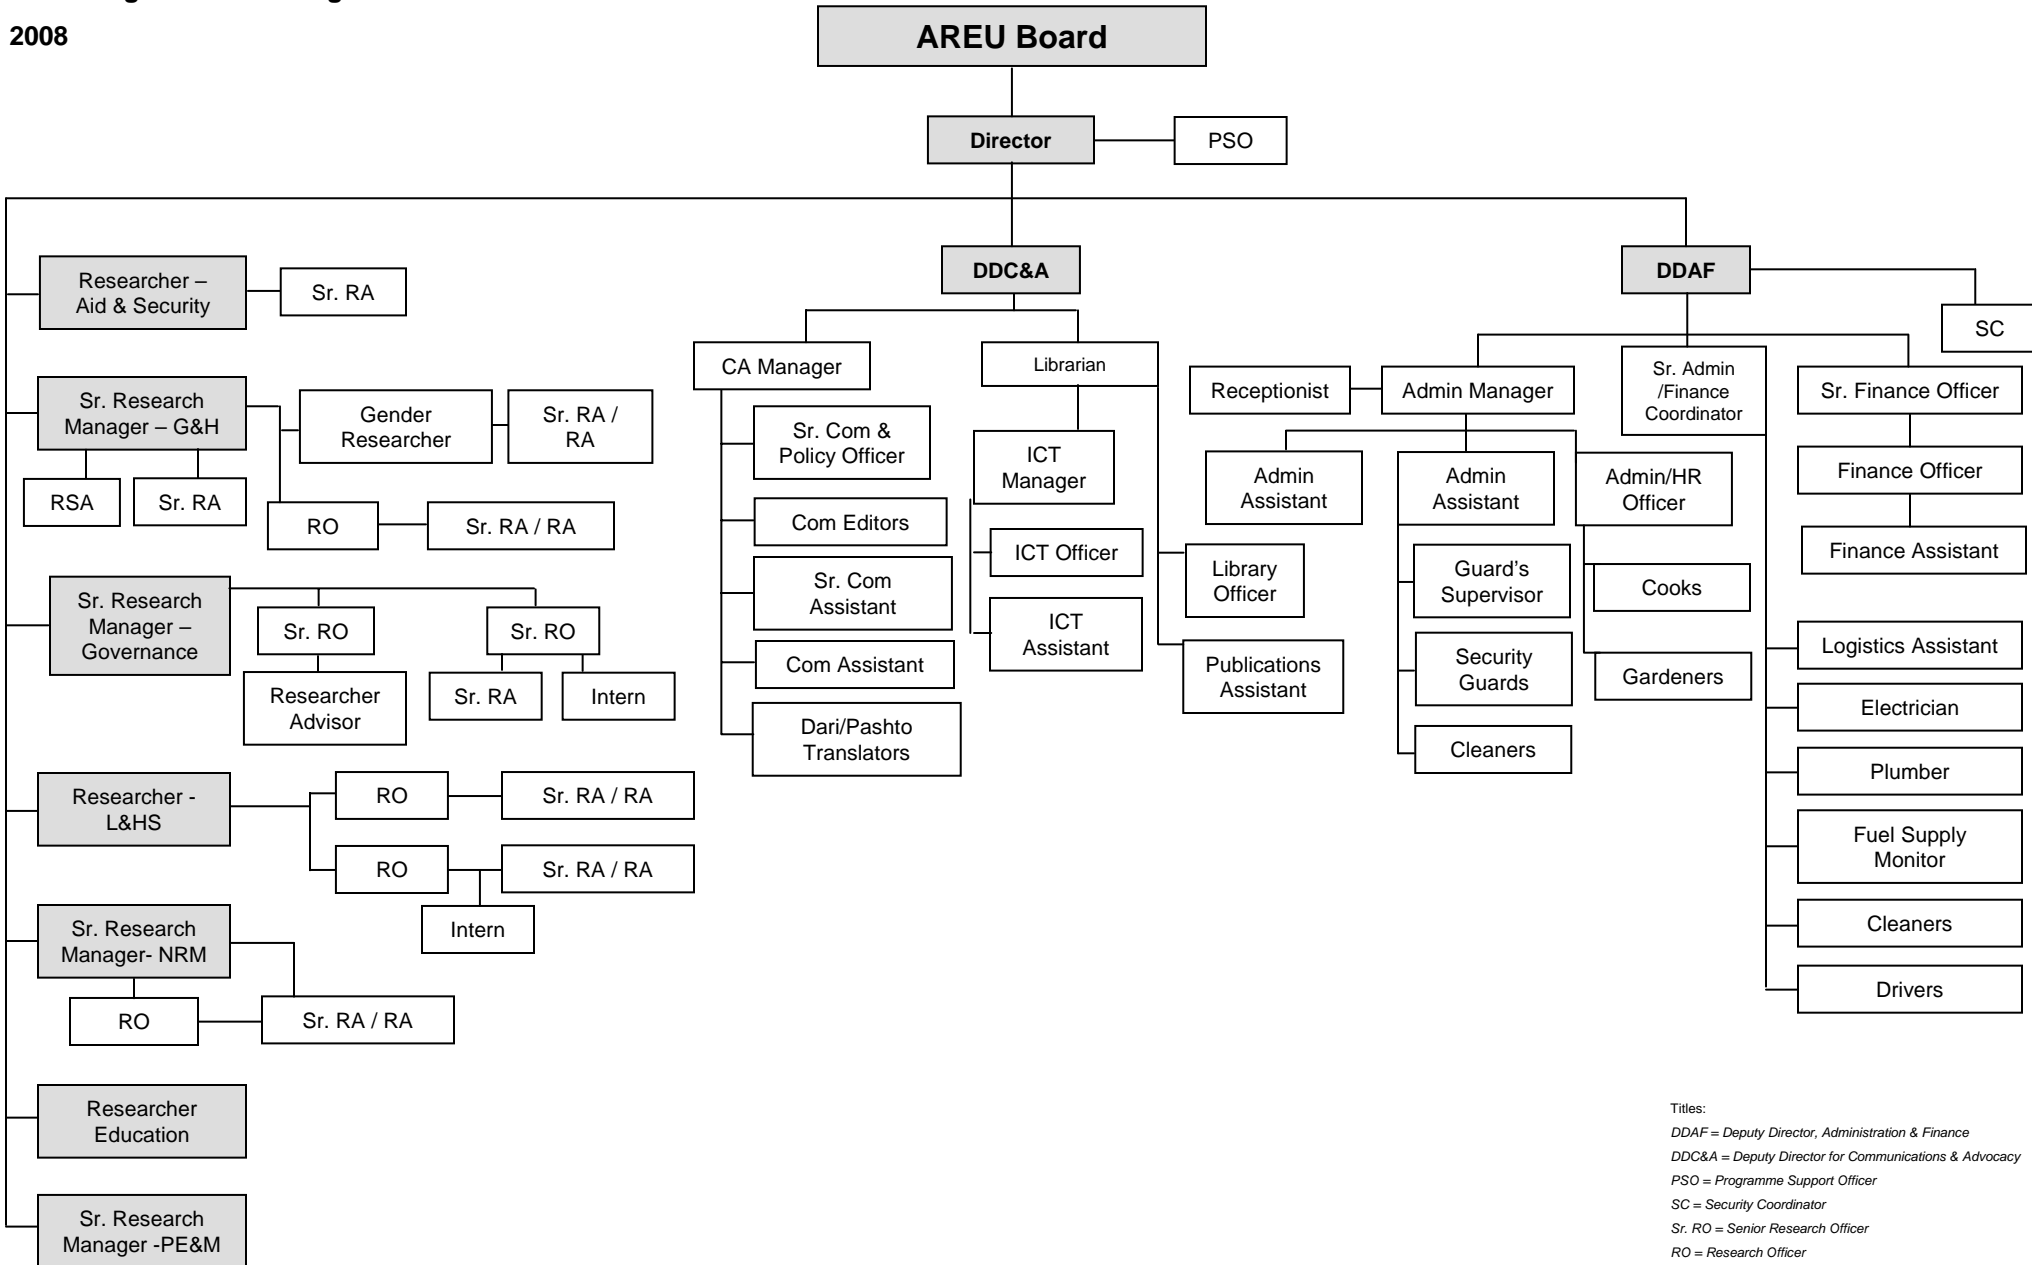

AREU Organisational Diagram

2008

Titles:
 DDAF = Deputy Director, Administration & Finance
 DDC&A = Deputy Director for Communications & Advocacy
 PSO = Programme Support Officer
 SC = Security Coordinator
 Sr. RO = Senior Research Officer
 RO = Research Officer
 Sr. RA = Senior Research Assistant
 Sr. Com Assistant = Senior Communications Assistant
 RA = Research Assistant
 RSA = Research Support Assistant (Supports all Research Dept but supervised by Sr. Research Manager for G&H)